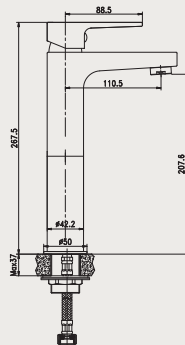

TECHNICAL DRAWING

Royal Ceramics Lanka PLC.

No.20, R.A. De Mel Mawatha, Colombo 03, Sri Lanka.

☎ 076 6 223 344 ✉ info@rcl.lk 🌐 www.rocell.com

FOLLOW US

** Dimensions of fixtures are nominal and may vary within the range of tolerance. These measurements are subject to change or cancellation. No responsibility is assumed for use of superseded or voided leaflet.